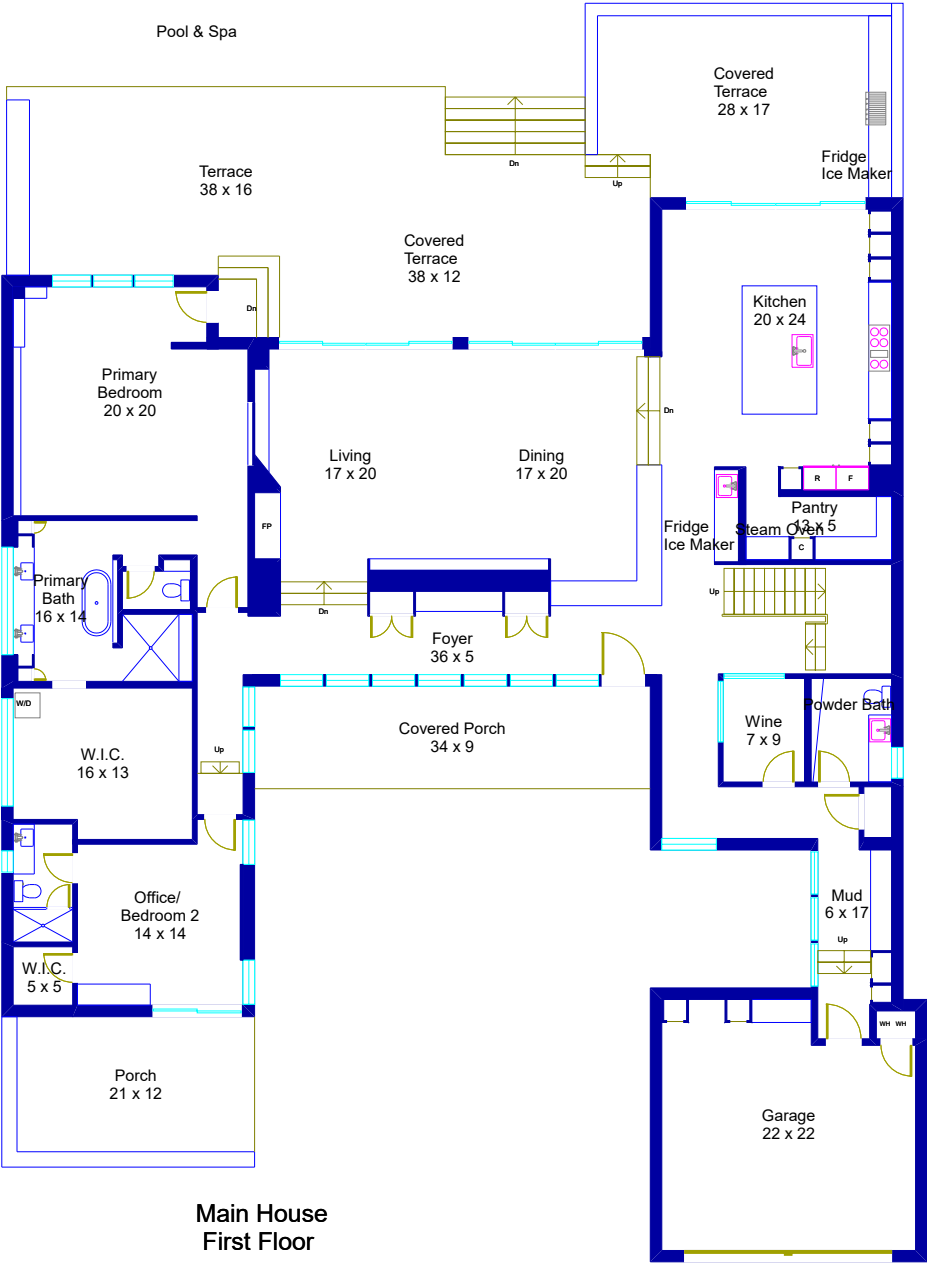

1740 Camp Craft Road West Lake Hills, Texas

© Floor Plan Graphics LLC 2026. This floor plan is an artistic rendering only. All dimensions are approximate. Floor Plan Graphics LLC and Moreland Properties make no representation or warranty as to this rendering's accuracy and no measurements or dimensions should be relied upon without independent verification. This floor plan, including all associated square footage data and materials, is the exclusive property of Floor Plan Graphics LLC and is protected by applicable intellectual property laws.